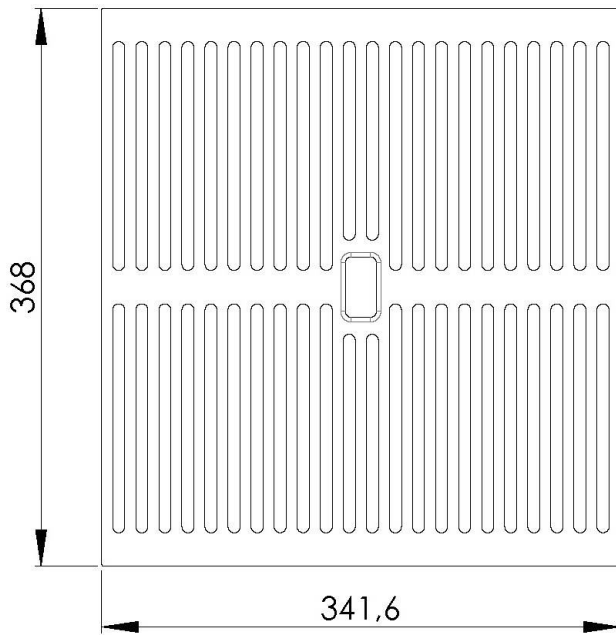

Black grid

Accessories e Complements

Code: 8100 618

DETAILS

Material Foster Black Composit

Sink accessories Grill

Dimensions 42x39 cm

TECHNICAL DATA

8100 618

1 x Griglia black 8100 618 / 1 x Black grid 8100 618