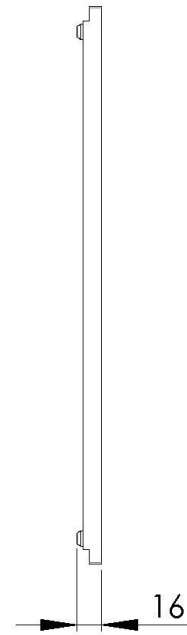

Black grid

Accessories e Complements

Code: 8100 618

DETAILS

Material Foster Black Composit

Sink accessories Grill

Dimensions 42x39 cm

TECHNICAL DATA

8100 618

1 x Griglia black 8100 618 / 1 x Black grid 8100 618