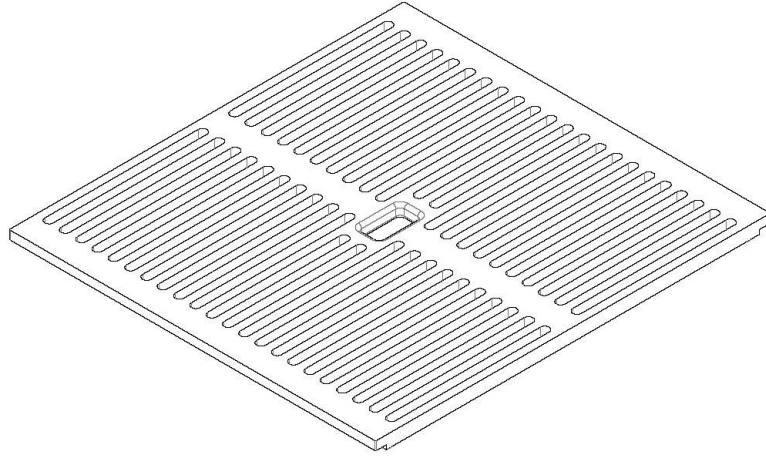

Black grid

Accessories e Complements

Code: 8100 618

DETAILS

Material Foster Black Composit

Sink accessories Grill

Dimensions 42x39 cm

TECHNICAL DATA

8100 618

1 x Griglia black 8100 618 / 1 x Black grid 8100 618